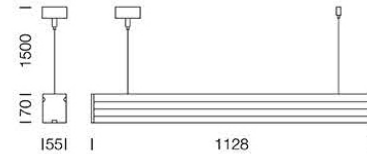

PROJECT : _____
SALE : _____

Lampitude

Product

Dimension

Specification

SERIES	: JZ-LINK
ITEM CODE	: JZ-LINK-P120-4000K-WH-LO
DESCRIPTION	: LINEAR HANGING LAMP
SIZE	: W1128 X L55 X H70 (MM)
INSTALLATION	: SURFACE MOUNTED BASE
DRILL SIZE	: -
WEIGHT	: 2 KG
MATERIAL	: EXTRUDED ALUMINIUM, ACRYLIC DIFFUSER
COLOR	: WHITE
REFLECTOR	: POLISHED
DIFFUSER	: OPAL ACRYLIC
IP RATING	: 20
LIGHT SOURCES	: LED BUILT-IN
SOCKET	: -
WATTS	: 12W
VOLTAGE	: 220-240V 50/60Hz
CCT	: 4000K
CRI	: >90
BEAM ANGLE	: N/A
LUMEN POWER	: 1200LM
LIFETIME	: 35,000 Hr
CONTROL GEAR	: LED DRIVER INCLUDED
ACCESSORIES	: -
REMARKS	: -