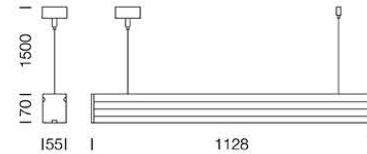

PROJECT : _____
SALE : _____

Lampitude

Product

Dimension

Specification

SERIES	: JZ-LINK
ITEM CODE	: JZ-LINK-P120-4000K-WH-2000LM
DESCRIPTION	: LINEAR HANGING LAMP
SIZE	: W1128 X L55 X H70 (MM)
INSTALLATION	: SURFACE MOUNTED BASE
DRILL SIZE	: -
WEIGHT	: 2 KG
MATERIAL	: EXTRUDED ALUMINIUM, ACRYLIC DIFFUSER
COLOR	: WHITE
REFLECTOR	: POLISHED
DIFFUSER	: OPAL ACRYLIC
IP RATING	: 20
LIGHT SOURCES	: LED BUILT-IN
SOCKET	: -
WATTS	: 20W
VOLTAGE	: 220-240V 50/60Hz
CCT	: 4000K
CRI	: >90
BEAM ANGLE	: N/A
LUMEN POWER	: 2000LM
LIFETIME	: 35,000 Hr
CONTROL GEAR	: LED DRIVER INCLUDED
ACCESSORIES	: -
REMARKS	: -