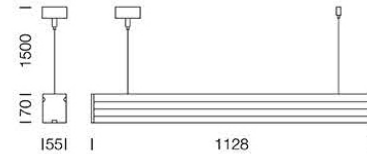

PROJECT : _____
SALE : _____

Lampitude

Product

Dimension

Specification

SERIES	: JZ-LINK
ITEM CODE	: JZ-LINK-P120-4000K-BK
DESCRIPTION	: LINEAR HANGING LAMP
SIZE	: W1128 X L55 X H70 (MM)
INSTALLATION	: SURFACE MOUNTED BASE
DRILL SIZE	: -
WEIGHT	: 2 KG
MATERIAL	: EXTRUDED ALUMINIUM, ACRYLIC DIFFUSER
COLOR	: BLACK
REFLECTOR	: POLISHED
DIFFUSER	: OPAL ACRYLIC
IP RATING	: 20
LIGHT SOURCES	: LED BUILT-IN
SOCKET	: -
WATTS	: 40W
VOLTAGE	: 220-240V 50/60Hz
CCT	: 4000K
CRI	: >90
BEAM ANGLE	: N/A
LUMEN POWER	: 4665LM
LIFETIME	: 35,000 Hr
CONTROL GEAR	: LED DRIVER INCLUDED
ACCESSORIES	: -
REMARKS	: -