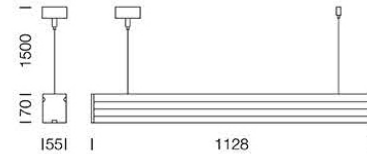

PROJECT : _____
SALE : _____

Lampitude

Product

Dimension

Specification

SERIES	: JZ-LINK
ITEM CODE	: JZ-LINK-P120-4000K-BK-LO
DESCRIPTION	: LINEAR HANGING LAMP
SIZE	: W1128 X L55 X H70 (MM)
INSTALLATION	: SURFACE MOUNTED BASE
DRILL SIZE	: -
WEIGHT	: 2 KG
MATERIAL	: EXTRUDED ALUMINIUM, ACRYLIC DIFFUSER
COLOR	: BLACK
REFLECTOR	: POLISHED
DIFFUSER	: OPAL ACRYLIC
IP RATING	: 20
LIGHT SOURCES	: LED BUILT-IN
SOCKET	: -
WATTS	: 12W
VOLTAGE	: 220-240V 50/60Hz
CCT	: 4000K
CRI	: >90
BEAM ANGLE	: N/A
LUMEN POWER	: 1200LM
LIFETIME	: 35,000 Hr
CONTROL GEAR	: LED DRIVER INCLUDED
ACCESSORIES	: -
REMARKS	: -