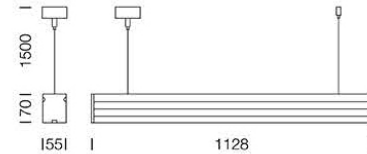

PROJECT : _____
SALE : _____

Lampitude

Product

Dimension

Specification

SERIES	: JZ-LINK
ITEM CODE	: JZ-LINK-P120-4000K-BK-2000LM
DESCRIPTION	: LINEAR HANGING LAMP
SIZE	: W1128 X L55 X H70 (MM)
INSTALLATION	: SURFACE MOUNTED BASE
DRILL SIZE	: -
WEIGHT	: 2 KG
MATERIAL	: EXTRUDED ALUMINIUM, ACRYLIC DIFFUSER
COLOR	: BLACK
REFLECTOR	: POLISHED
DIFFUSER	: OPAL ACRYLIC
IP RATING	: 20
LIGHT SOURCES	: LED BUILT-IN
SOCKET	: -
WATTS	: 20W
VOLTAGE	: 220-240V 50/60Hz
CCT	: 4000K
CRI	: >90
BEAM ANGLE	: N/A
LUMEN POWER	: 2000LM
LIFETIME	: 35,000 Hr
CONTROL GEAR	: LED DRIVER INCLUDED
ACCESSORIES	: -
REMARKS	: -