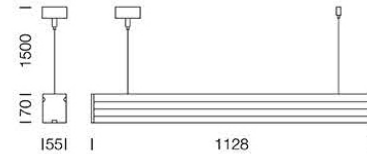

PROJECT : _____
SALE : _____

Lampitude

Product

Dimension

Specification

SERIES	: JZ-LINK
ITEM CODE	: JZ-LINK-P120-3000K-BK
DESCRIPTION	: LINEAR HANGING LAMP
SIZE	: W1128 X L55 X H70 (MM)
INSTALLATION	: SURFACE MOUNTED BASE
DRILL SIZE	: -
WEIGHT	: 2 KG
MATERIAL	: EXTRUDED ALUMINIUM, ACRYLIC DIFFUSER
COLOR	: BLACK
REFLECTOR	: POLISHED
DIFFUSER	: OPAL ACRYLIC
IP RATING	: 20
LIGHT SOURCES	: LED BUILT-IN
SOCKET	: -
WATTS	: 40W
VOLTAGE	: 220-240V 50/60Hz
CCT	: 3000K
CRI	: >90
BEAM ANGLE	: N/A
LUMEN POWER	: 4665LM
LIFETIME	: 35,000 Hr
CONTROL GEAR	: LED DRIVER INCLUDED
ACCESSORIES	: -
REMARKS	: -