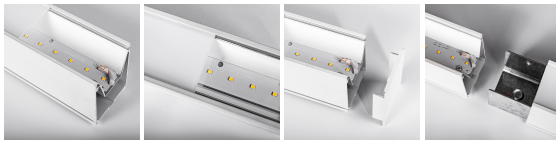

PROJECT : _____
SALE : _____

Lamptitude

Product

Dimension

Specification

SERIES	: JZ-LINK
ITEM CODE	: JZ-LINK-C60-6500K-BK
DESCRIPTION	: LINEAR SURFACE MOUNTED LAMP
SIZE	: W568 X L55 X H70 (MM)
INSTALLATION	: SURFACE MOUNTED
DRILL SIZE	: -
WEIGHT	: 1 KG
MATERIAL	: EXTRUDED ALUMINIUM, ACRYLIC DIFFUSER
COLOR	: BLACK
REFLECTOR	: POLISHED
DIFFUSER	: OPAL ACRYLIC
IP RATING	: 20
LIGHT SOURCES	: LED BUILT-IN
SOCKET	: -
WATTS	: 20W
VOLTAGE	: 220-240V 50/60Hz
CCT	: 6500K
CRI	: >90
BEAM ANGLE	: N/A
LUMEN POWER	: 2350LM
LIFETIME	: 35,000 Hr
CONTROL GEAR	: LED DRIVER INCLUDED
ACCESSORIES	: -
REMARKS	: -