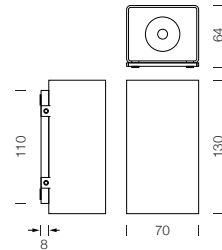

PROJECT : _____
SALE : _____

Lampitude

Product

Dimension

Specification

SERIES	: JWALL
ITEM CODE	: JWALL-W2-5.5W-3000K-IP65-WW
DESCRIPTION	: UP & DOWN OUTDOOR WALL LAMP
SIZE	: W70 X H130 X D64 (MM)
INSTALLATION	: SURFACE MOUNTED WALL
DRILL SIZE	: -
WEIGHT	: 0.5 KG
MATERIAL	: ALUMINIUM , GLASS
COLOR	: WHITE
REFLECTOR	: -
DIFFUSER	: -
IP RATING	: 65
LIGHT SOURCES	: LED COB
WATTS	: 5.5W
INPUT VOLTAGE	: AC 220-240V 50/60 Hz
OUTPUT VOLTAGE	: -
CCT	: 3000K
CRI	: ≥ 90
BEAM ANGLE	: UP 6.5° / DOWN 6.5°
LUMEN POWER	: 342LM
AMBIENT TEMP	: -20°C TO +40°C
LIFETIME	: 30,000 Hrs
CONTROL GEAR	: NON-DIM LED DRIVER INCLUDED
ACCESSORIES	: -
REMARKS	: NON-DIM