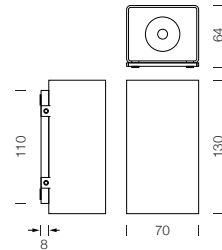

PROJECT : _____
SALE : _____

Lampitude

Product

Dimension

Specification

SERIES	: JWALL
ITEM CODE	: JWALL-W2-5.5W-3000K-IP65-GY
DESCRIPTION	: UP & DOWN OUTDOOR WALL LAMP
SIZE	: W70 X H130 X D64 (MM)
INSTALLATION	: SURFACE MOUNTED WALL
DRILL SIZE	: -
WEIGHT	: 0.5 KG
MATERIAL	: ALUMINIUM , GLASS
COLOR	: GRAY
REFLECTOR	: -
DIFFUSER	: -
IP RATING	: 65
LIGHT SOURCES	: LED COB
WATTS	: 5.5W
INPUT VOLTAGE	: AC 220-240V 50/60 Hz
OUTPUT VOLTAGE	: -
CCT	: 3000K
CRI	: ≥ 90
BEAM ANGLE	: UP 6.5° / DOWN 6.5°
LUMEN POWER	: 342LM
AMBIENT TEMP	: -20°C TO +40°C
LIFETIME	: 30,000 Hrs
CONTROL GEAR	: NON-DIM LED DRIVER INCLUDED
ACCESSORIES	: -
REMARKS	: NON-DIM