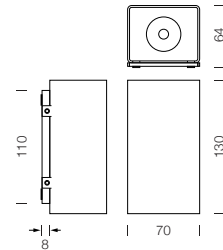

PROJECT : _____
SALE : _____

Lampitude

Product

Dimension

Specification

SERIES	: JWALL
ITEM CODE	: JWALL-W2-5.5W-3000K-IP65-DGY
DESCRIPTION	: UP & DOWN OUTDOOR WALL LAMP
SIZE	: W70 X H130 X D64 (MM)
INSTALLATION	: SURFACE MOUNTED WALL
DRILL SIZE	: -
WEIGHT	: 0.5 KG
MATERIAL	: ALUMINIUM , GLASS
COLOR	: DARK GRAY
REFLECTOR	: -
DIFFUSER	: -
IP RATING	: 65
LIGHT SOURCES	: LED COB
WATTS	: 5.5W
INPUT VOLTAGE	: AC 220-240V 50/60 Hz
OUTPUT VOLTAGE	: -
CCT	: 3000K
CRI	: ≥ 90
BEAM ANGLE	: UP 6.5° / DOWN 6.5°
LUMEN POWER	: 342LM
AMBIENT TEMP	: -20°C TO +40°C
LIFETIME	: 30,000 Hrs
CONTROL GEAR	: NON-DIM LED DRIVER INCLUDED
ACCESSORIES	: -
REMARKS	: NON-DIM