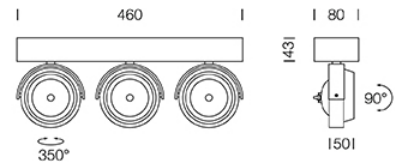

PROJECT : _____

SALE : _____

Lamptitude[®]
TURN ON YOUR ATTITUDE

Product

Dimension

Specification

ITEM CODE	:	JTRIO-3-WW
SERIES	:	JTRIO
BRAND	:	LAMPTITUDE
LAMP TYPE	:	HALOGEN OR LED
LAMP BASE	:	3*QR111 MAX 50W
DESCRIPTION	:	CEILING DOWNLIGHT
INSTALLATION	:	CEILING MOUNTED DOWNLIGHT
MATERIAL	:	DIE-CAST ALUMINIUM
COLOR	:	WHITE
CONTROL GEAR	:	N/A
REFLECTOR	:	N/A