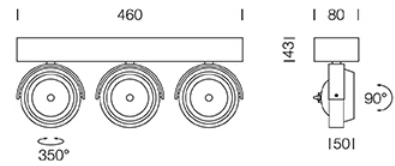

PROJECT : _____

SALE : _____

Lamptitude[®]
TURN ON YOUR ATTITUDE

Product

Dimension

Specification

ITEM CODE	:	JTRIO-3-BK
SERIES	:	JTRIO
BRAND	:	LAMPTITUDE
LAMP TYPE	:	HALOGEN OR LED
LAMP BASE	:	3*QR111 MAX 50W
DESCRIPTION	:	CEILING DOWNLIGHT
INSTALLATION	:	CEILING MOUNTED DOWNLIGHT
MATERIAL	:	DIE-CAST ALUMINIUM
COLOR	:	BLACK
CONTROL GEAR	:	N/A
REFLECTOR	:	N/A