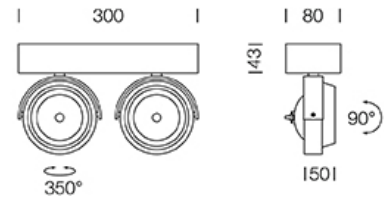

PROJECT : _____

SALE : _____

Lamptitude[®]
TURN ON YOUR ATTITUDE

Product

Dimension

Specification

ITEM CODE	:	JTRIO-2-WW
SERIES	:	JTRIO
BRAND	:	LAMPTITUDE
LAMP TYPE	:	HALOGEN OR LED
LAMP BASE	:	2*QR111 MAX 50W
DESCRIPTION	:	CEILING DOWNLIGHT
INSTALLATION	:	CEILING MOUNTED DOWNLIGHT
MATERIAL	:	DIE-CAST ALUMINIUM
COLOR	:	WHITE
CONTROL GEAR	:	N/A
REFLECTOR	:	N/A