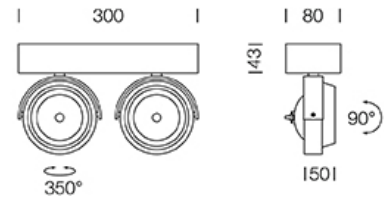

PROJECT : _____

SALE : _____

Lampitude®
TURN ON YOUR ATTITUDE

Product

Dimension

Specification

ITEM CODE	:	JTRIO-2-BK
SERIES	:	JTRIO
BRAND	:	LAMPTITUDE
LAMP TYPE	:	HALOGEN OR LED
LAMP BASE	:	2*QR111 MAX 50W
DESCRIPTION	:	CEILING DOWNLIGHT
INSTALLATION	:	CEILING MOUNTED DOWNLIGHT
MATERIAL	:	DIE-CAST ALUMINIUM
COLOR	:	BLACK
CONTROL GEAR	:	N/A
REFLECTOR	:	N/A