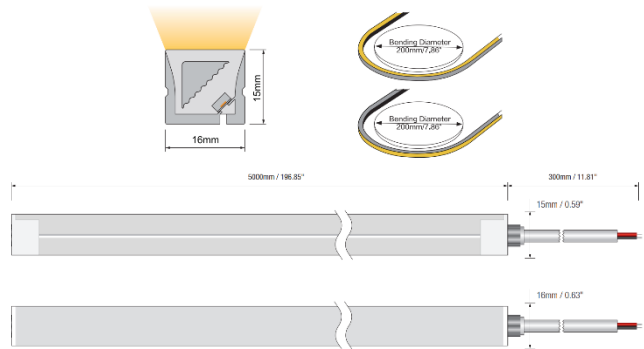

PROJECT : \_\_\_\_\_  
 SALE : \_\_\_\_\_

**Product** **Dimension**

**Specification**

SERIES : JR-LEDLINE EVIS  
 ITEM CODE : JR-LEDLINE EVIS-940-10W-CW  
 DESCRIPTION : FLEXIBLE STRIP LIGHT  
 SIZE : W16 x L5000 x H15 MM/REEL (UNIT CUT 50 MM)  
 WEIGHT : -

INSTALLATION : SURFACE MOUNTED  
 DRILL SIZE : -  
 MATERIAL : -  
 COLOR : WHITE  
 REFLECTOR : -  
 DIFFUSER : -  
 IP RATING : 67

LIGHT SOURCES : LED SMD 2835 (120LEDs/m)  
 INPUT VOLTAGE : DC 24 V  
 POWER (WATTS) : 10 W / M  
 LUMENS : 720 LM / M  
 BEAM ANGLE : -  
 CCT : 4000K  
 CRI : >90  
 AMBIENT TEMP. : -25°C to +45°C  
 LIFETIME : 54,000 Hrs

CONTROL GEAR : LED POWER SUPPLY NOT INCLUDED  
 ACCESSORIES : PLEASE READ ON PAGE 2  
 REMARKS : PLEASE MAKE SURE THE MINIMUM BENDING SHOULD BE OVER 200mm,  
 DO NOT BEND TOO SHARP

PROJECT : \_\_\_\_\_  
 SALE : \_\_\_\_\_

**Product** **Dimension**

**Accessories (optional)**

**SPAC-EVIS-ALU-1M**  
 Profile, 1m/pcs  
 Material: aluminium  
 Color: silver

**SPAC-EVIS-ALU-CURVED (Aluminium)**  
 (Curved Profile, 0.5m/pcs)  
 Material: stainless steel  
 Color: silver