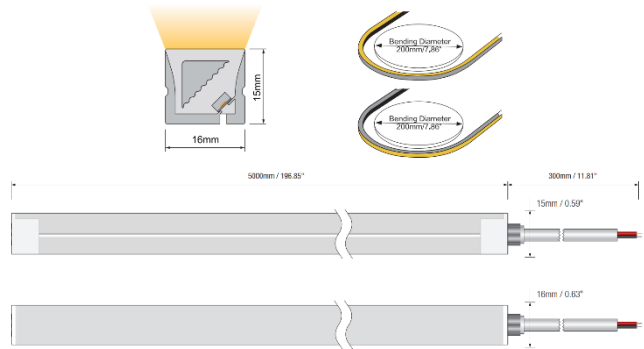

PROJECT : \_\_\_\_\_  
 SALE : \_\_\_\_\_

**Product** **Dimension**

**Specification**

SERIES : JR-LEDLINE EVIS  
 ITEM CODE : JR-LEDLINE EVIS-940-10W-CW  
 DESCRIPTION : FLEXIBLE STRIP LIGHT  
 SIZE : W16 x L5000 x H15 MM/REEL (UNIT CUT 50 MM)  
 WEIGHT : -

INSTALLATION : SURFACE MOUNTED  
 DRILL SIZE : -  
 MATERIAL : -  
 COLOR : WHITE  
 REFLECTOR : -  
 DIFFUSER : -  
 IP RATING : 67

LIGHT SOURCES : LED SMD 2835 (120LEDs/m)  
 INPUT VOLTAGE : DC 24 V  
 POWER (WATTS) : 10 W / M  
 LUMENS : 720 LM / M  
 BEAM ANGLE : -  
 CCT : 4000K  
 CRI : >90  
 AMBIENT TEMP. : -25°C to +45°C  
 LIFETIME : 54,000 Hrs

**Product** **Dimension**

**Accessories (optional)**

**SPAC-EVIS-ALU-1M**  
 Profile, 1m/pcs  
 Material: aluminium  
 Color: silver

**SPAC-EVIS-ALU-CURVED (Aluminium)**  
 (Curved Profile, 0.5m/pcs)  
 Material: stainless steel  
 Color: silver

**SPAC-EVIS-CLIP**  
 (Mounting Clips, 3 clips+3 screws/bag)  
 Material: stainless steel  
 Color: silver

**SPAC-EVIS-ENTRY**  
 (1 Cable entry+30cm cable/bag)  
 Material: silicone  
 Color: white

**SPAC-EVIS-ENDCAP**  
 (Silicone endcap, 1pcs/bag)  
 Material: silicone  
 Color: white