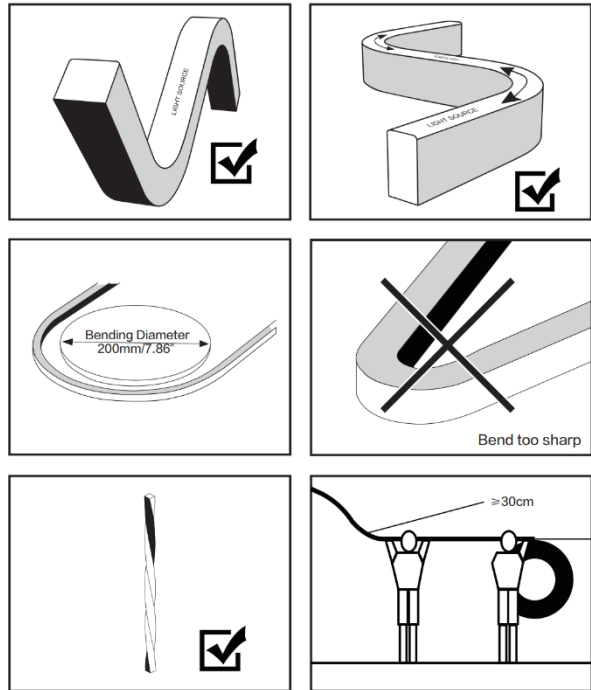

PROJECT : \_\_\_\_\_  
 SALE : \_\_\_\_\_

**Product** **Dimension**

**Specification**

SERIES : JR-LEDLINE EVIS  
 ITEM CODE : JR-LEDLINE EVIS-940-10W-CW  
 DESCRIPTION : FLEXIBLE STRIP LIGHT  
 SIZE : W16 x L5000 x H15 MM/REEL (UNIT CUT 50 MM)  
 WEIGHT : -

INSTALLATION : SURFACE MOUNTED  
 DRILL SIZE : -  
 MATERIAL : -  
 COLOR : WHITE  
 REFLECTOR : -  
 DIFFUSER : -  
 IP RATING : 67

LIGHT SOURCES : LED SMD 2835 (120LEDs/m)  
 INPUT VOLTAGE : DC 24 V  
 POWER (WATTS) : 10 W / M  
 LUMENS : 720 LM / M  
 BEAM ANGLE : -  
 CCT : 4000K  
 CRI : >90  
 AMBIENT TEMP. : -25°C to +45°C  
 LIFETIME : 54,000 Hrs

CONTROL GEAR : LED POWER SUPPLY NOT INCLUDED  
 ACCESSORIES : PLEASE READ ON PAGE 2  
 REMARKS : PLEASE MAKE SURE THE MINIMUM BENDING SHOULD BE OVER 200mm,  
 DO NOT BEND TOO SHARP

PROJECT : \_\_\_\_\_  
 SALE : \_\_\_\_\_