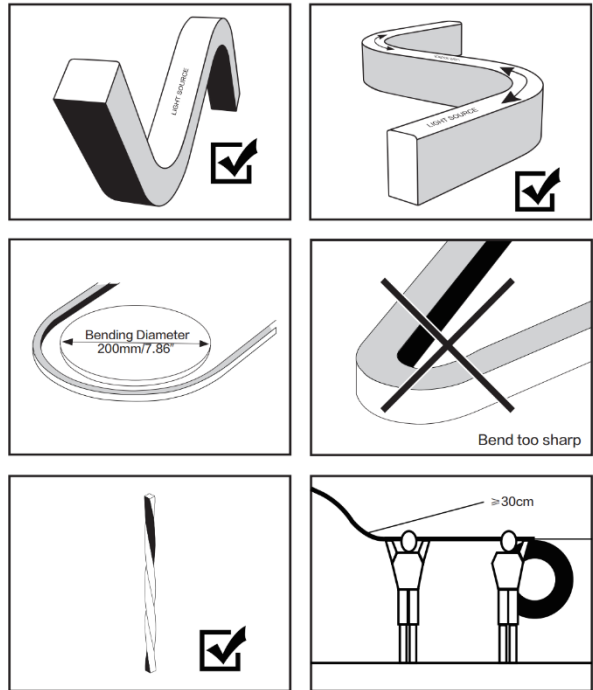

PROJECT : \_\_\_\_\_  
 SALE : \_\_\_\_\_

**Product** **Dimension**

**Specification**

SERIES : JR-LEDLINE EVIS  
 ITEM CODE : JR-LEDLINE EVIS-930-10W-WW  
 DESCRIPTION : FLEXIBLE STRIP LIGHT  
 SIZE : W16 x L5000 x H15 MM/REEL (UNIT CUT 50 MM)  
 WEIGHT : -

INSTALLATION : SURFACE MOUNTED  
 DRILL SIZE : -  
 MATERIAL : -  
 COLOR : WHITE  
 REFLECTOR : -  
 DIFFUSER : -  
 IP RATING : 67

LIGHT SOURCES : LED SMD 2835 (120LEDs/m)  
 INPUT VOLTAGE : DC 24 V  
 POWER (WATTS) : 10 W / M  
 LUMENS : 703 LM / M  
 BEAM ANGLE : -  
 CCT : 3000K  
 CRI : >90  
 AMBIENT TEMP. : -25°C to +45°C  
 LIFETIME : 54,000 Hrs

CONTROL GEAR : LED POWER SUPPLY NOT INCLUDED  
 ACCESSORIES : PLEASE READ ON PAGE 2  
 REMARKS : PLEASE MAKE SURE THE MINIMUM BENDING SHOULD BE OVER 200mm,  
 DO NOT BEND TOO SHARP

PROJECT : \_\_\_\_\_  
 SALE : \_\_\_\_\_