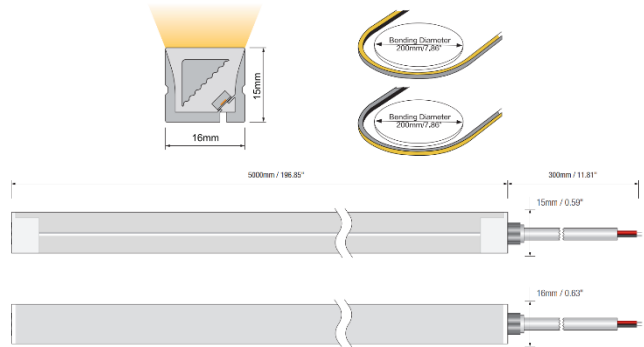

PROJECT : _____
SALE : _____

Product **Dimension**