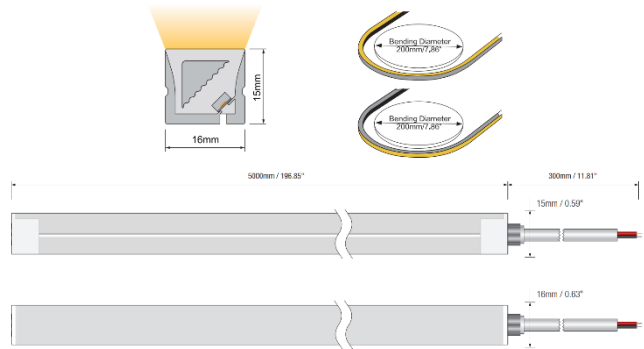

PROJECT : \_\_\_\_\_  
 SALE : \_\_\_\_\_

**Product** **Dimension**

**Specification**

SERIES : JR-LEDLINE EVIS  
 ITEM CODE : JR-LEDLINE EVIS-930-10W-WW  
 DESCRIPTION : FLEXIBLE STRIP LIGHT  
 SIZE : W16 x L5000 x H15 MM/REEL (UNIT CUT 50 MM)  
 WEIGHT : -

INSTALLATION : SURFACE MOUNTED  
 DRILL SIZE : -  
 MATERIAL : -  
 COLOR : WHITE  
 REFLECTOR : -  
 DIFFUSER : -  
 IP RATING : 67

LIGHT SOURCES : LED SMD 2835 (120LEDs/m)  
 INPUT VOLTAGE : DC 24 V  
 POWER (WATTS) : 10 W / M  
 LUMENS : 703 LM / M  
 BEAM ANGLE : -  
 CCT : 3000K  
 CRI : >90  
 AMBIENT TEMP. : -25°C to +45°C  
 LIFETIME : 54,000 Hrs

CONTROL GEAR : LED POWER SUPPLY NOT INCLUDED  
 ACCESSORIES : PLEASE READ ON PAGE 2  
 REMARKS : PLEASE MAKE SURE THE MINIMUM BENDING SHOULD BE OVER 200mm,  
 DO NOT BEND TOO SHARP

PROJECT : \_\_\_\_\_  
 SALE : \_\_\_\_\_

**SPAC-EVIS-CLIP**  
 (Mounting Clips, 3 clips+3 screws/bag)  
 Material: stainless steel  
 Color: silver

**SPAC-EVIS-ENTRY**  
 (1 Cable entry+30cm cable/bag)  
 Material: silicone  
 Color: white

**SPAC-EVIS-ENDCAP**  
 (Silicone endcap, 1pcs/bag)  
 Material: silicone  
 Color: white