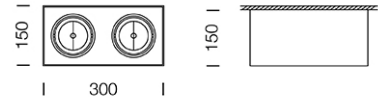

PROJECT : _____

SALE : _____

Lampitude®
TURN ON YOUR ATTITUDE

Product

Dimension

Specification

ITEM CODE	:	JNDIO-2-WW
SERIES	:	JNDIO
BRAND	:	LAMPTITUDE
LAMP TYPE	:	HALOGEN OR LED
LAMP BASE	:	2*QR111 MAX 50W
DESCRIPTION	:	CEILING DOWNLIGHT
INSTALLATION	:	CEILING MOUNTED DOWNLIGHT
MATERIAL	:	POWDER COATED STEEL
COLOR	:	WHITE
CONTROL GEAR	:	N/A
REFLECTOR	:	N/A