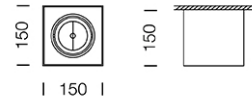

PROJECT : _____

SALE : _____

Lampitude®
TURN ON YOUR ATTITUDE

Product

Dimension

Specification

ITEM CODE	:	JNDIO-1-WW
SERIES	:	JNDIO
BRAND	:	LAMPTITUDE
LAMP TYPE	:	HALOGEN OR LED
LAMP BASE	:	1*QR111 MAX 50W
DESCRIPTION	:	CEILING DOWNLIGHT
INSTALLATION	:	CEILING MOUNTED DOWNLIGHT
MATERIAL	:	POWDER COATED STEEL
COLOR	:	WHITE
CONTROL GEAR	:	N/A
REFLECTOR	:	N/A