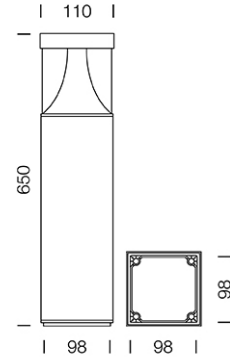

PROJECT : _____

SALE : _____

Lampitude®
TURN ON YOUR ATTITUDE

Product

Dimension

Specification

ITEM CODE	:	JENDO-B65-BK
SERIES	:	JENDO
BRAND	:	LAMPTITUDE
LAMP TYPE	:	LED
LAMP BASE	:	LED 9W 3000K
DESCRIPTION	:	OUTDOOR BOLLARD LAMP
INSTALLATION	:	SURFACE MOUNTED
MATERIAL	:	POWDER COATED DIE-CAST ALUMINUM CLEAR POLYCARBONATE
IP RATING	:	IP54
COLOR	:	DARK GRAY
CONTROL GEAR	:	LED DRIVER INCLUDED
REFLECTOR	:	N/A