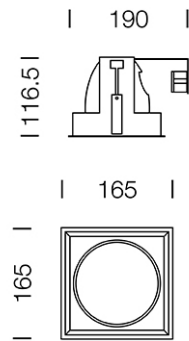

PROJECT : _____

SALE : _____

Lampitude®
TURN ON YOUR ATTITUDE

Product

Dimension

Specification

ITEM CODE	:	JE-BOX-1
SERIES	:	JE-BOX
BRAND	:	LAMPTITUDE
LAMP TYPE	:	COMPACT FLUORESCENT OR LED
LAMP BASE	:	2*E27 MAX 15W
DESCRIPTION	:	DOWNLIGHT
INSTALLATION	:	RECESSED DOWNLIGHT
MATERIAL	:	POWDER COATED ALUMINIUM
COLOR	:	WHITE
CONTROL GEAR	:	N/A
REFLECTOR	:	THE SAND-BLASTER ALUMINIUM