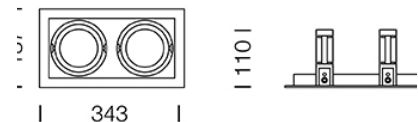

PROJECT : _____

SALE : _____

Lampitude®
TURN ON YOUR ATTITUDE

Product

Dimension

37.6W

1050mA

Specification