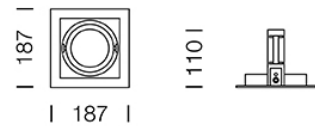

PROJECT : _____

SALE : _____

Lampitude®
TURN ON YOUR ATTITUDE

Product

Dimension

37.6W

1050mA

Specification