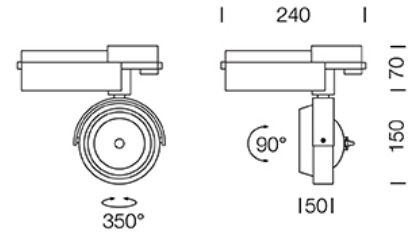

PRODUCT : _____
SALE : _____

Product

Dimension

Specification

SERIES	: JDIO-TRACK
ITEM CODE	: JDIO-TRACK-WW
DESCRIPTION	: ADJUSTABLE TRACK LIGHT
SIZE	: W240 X H220 (MM)
INSTALLATION	: 3 CIRCUIT TRACK LIGHT
DRILL SIZE	: -
WEIGHT	: -
MATERIAL	: POWDER COATED ALUMINUM
COLOR	: MATT WHITE
REFLECTOR	: -
DIFFUSER	: -
IP RATING	: 20
LIGHT SOURCES	: HALOGEN OR LED
SOCKET	: QR111 X 1
WATTS	: MAX 75W
VOLT	: -
CCT	: -
CRI	: -
BEAM ANGLE	: -
LUMEN POWER	: -
LIFETIME	: -
CONTROL GEAR	: NOT INCLUDED
ACCESSORIES	: -
REMARKS	: BULB AND TRACK NOT INCLUDED