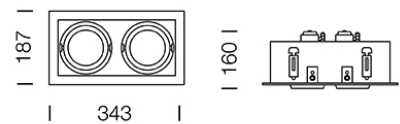

PROJECT : _____

SALE : _____

Lamptitude®
TURN ON YOUR ATTITUDE

Product

Dimension

Specification

ITEM CODE	:	JDIO-2-BK
SERIES	:	JDIO
BRAND	:	LAMPTITUDE
LAMP TYPE	:	HALOGEN OR LED
LAMP BASE	:	2*QR111 MAX 50W
DESCRIPTION	:	DOWNLIGHT
INSTALLATION	:	RECESSED DOWNLIGHT
MATERIAL	:	POWDER COATED STEEL
COLOR	:	BLACK
CONTROL GEAR	:	CONTROL GEAR NOT INCLUDED
REFLECTOR	:	N/A