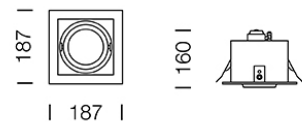

PROJECT : _____

SALE : _____

Lampitude®
TURN ON YOUR ATTITUDE

Product

Dimension

Specification

ITEM CODE	:	JDIO-1-WW
SERIES	:	JDIO
BRAND	:	LAMPTITUDE
LAMP TYPE	:	HALOGEN OR LED
LAMP BASE	:	1*QR111 MAX 50W
DESCRIPTION	:	DOWNLIGHT
INSTALLATION	:	RECESSED DOWNLIGHT
MATERIAL	:	POWDER COATED STEEL
COLOR	:	WHITE
CONTROL GEAR	:	CONTROL GEAR NOT INCLUDED
REFLECTOR	:	N/A