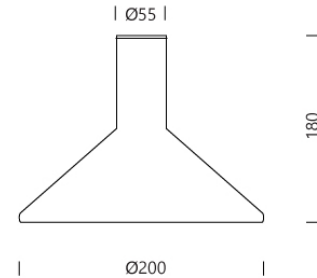

PROJECT : _____
SALE : _____

Product

Dimension

Specification

SERIES : ISSY
ITEM CODE : ISSY-CS
DESCRIPTION : CEILING LAMP
SIZE : Ø200 X H180 (MM)

INSTALLATION : SURFACE MOUNTED
DRILL SIZE : -
WEIGHT : 0.2 KG
MATERIAL : POWDER COATED ALUMINUM
COLOR : SANDED WHITE
REFLECTOR : -
DIFFUSER : -
IP RATING : 20

LIGHT SOURCES : LED OR HALOGEN
SOCKET : GU10 X 1
WATTS : MAX 8W
VOLT : -
CCT : -
CRI : -
BEAM ANGLE : -
LUMEN POWER : -
LIFETIME : -

CONTROL GEAR : -
ACCESSORIES : -
REMARKS : BULB NOT INCLUDED