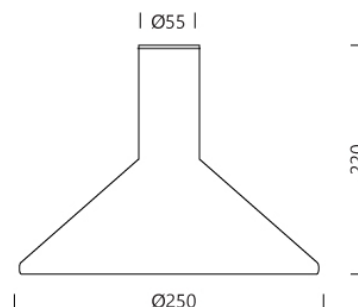

PROJECT : _____

SALE : _____

Product

Dimension

Specification

SERIES	: ISSY
ITEM CODE	: ISSY-CM
DESCRIPTION	: CEILING LAMP
SIZE	: Ø250 X H220 (MM)
INSTALLATION	: SURFACE MOUNTED
DRILL SIZE	: -
WEIGHT	: 0.3 KG
MATERIAL	: POWDER COATED ALUMINUM
COLOR	: SANDED BLUE
REFLECTOR	: -
DIFFUSER	: -
IP RATING	: 20
LIGHT SOURCES	: LED OR HALOGEN
SOCKET	: GU10 X 1
WATTS	: MAX 8W
VOLT	: -
CCT	: -
CRI	: -
BEAM ANGLE	: -
LUMEN POWER	: -
LIFETIME	: -
CONTROL GEAR	: -
ACCESSORIES	: -
REMARKS	: BULB NOT INCLUDED