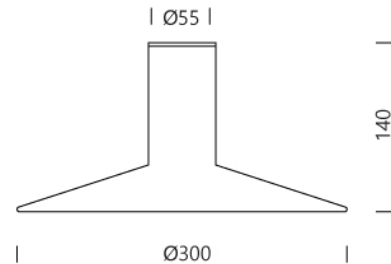

PROJECT : _____
SALE : _____

Product

Dimension

Specification

SERIES	: ISSY
ITEM CODE	: ISSY-CL
DESCRIPTION	: CEILING LAMP
SIZE	: Ø300 X H140 (MM)
INSTALLATION	: SURFACE MOUNTED
DRILL SIZE	: -
WEIGHT	: 0.4 KG
MATERIAL	: POWDER COATED ALUMINUM
COLOR	: SANDED GRAY
REFLECTOR	: -
DIFFUSER	: -
IP RATING	: 20
LIGHT SOURCES	: LED OR HALOGEN
SOCKET	: GU10 X 1
WATTS	: MAX 8W
VOLT	: -
CCT	: -
CRI	: -
BEAM ANGLE	: -
LUMEN POWER	: -
LIFETIME	: -
CONTROL GEAR	: -
ACCESSORIES	: -
REMARKS	: BULB NOT INCLUDED