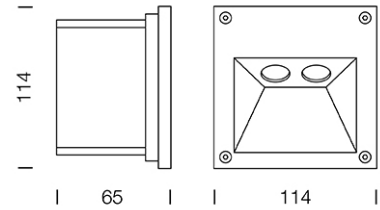

PROJECT : _____

SALE : _____

Lamptitude[®]
TURN ON YOUR ATTITUDE

Product

Dimension

Specification

ITEM CODE	:	INZZ-GY-HA
SERIES	:	INZZ
BRAND	:	LAMPTITUDE
LAMP TYPE	:	LED
LAMP BASE	:	2*LED 1W 3000K
DESCRIPTION	:	OUTDOOR WALL LAMP
INSTALLATION	:	RECESSED WALL
MATERIAL	:	POWDER COATED DIE-CAST ALUMINIUM, CLEAR GLASS
IP RATING	:	IP65
COLOR	:	GRAY
CONTROL GEAR	:	LED DRIVER INCLUDED
REFLECTOR	:	N/A