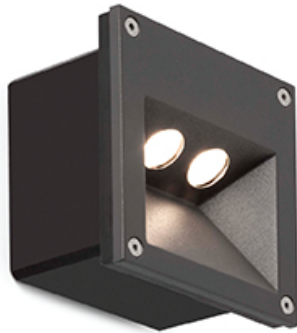

## Specification

|              |   |   |
|--------------|---|---|
| ITEM CODE    | : | INZZ-BK-HA                                    |
| SERIES       | : | INZZ  |
| BRAND        | : | LAMPTITUDE                                    |
| LAMP TYPE    | : | LED   |
| LAMP BASE    | : | 2*LED 1W 3000K                                |
| DESCRIPTION  | : | OUTDOOR WALL LAMP                             |
| INSTALLATION | : | RECESSED WALL                                 |
| MATERIAL     | : | POWDER COATED DIE-CAST ALUMINIUM, CLEAR GLASS |
| IP RATING    | : | IP65  |
| COLOR        | : | DARK GRAY                                     |
| CONTROL GEAR | : | LED DRIVER INCLUDED                           |
| REFLECTOR    | : | N/A   |