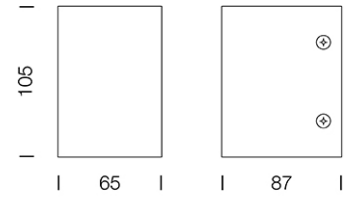

PROJECT : _____

SALE : _____

Lampitude®
TURN ON YOUR ATTITUDE

Product

Dimension

Specification

ITEM CODE	:	INWALL-D
SERIES	:	INWALL
BRAND	:	LAMPTITUDE
LAMP TYPE	:	HALOGEN OR LED
LAMP BASE	:	1*G9 MAX 40W
DESCRIPTION	:	WALL LAMP
INSTALLATION	:	SURFACE MOUNTED WALL
MATERIAL	:	SOLID ALUMINIUM
COLOR	:	ALUMINIUM
CONTROL GEAR	:	N/A
REFLECTOR	:	N/A

PROJECT : _____

SALE : _____

Lampitude[®]
TURN ON YOUR ATTITUDE

Product

Dimension

Specification

ITEM CODE	:	INWALL-D-WH
SERIES	:	INWALL
BRAND	:	LAMPTITUDE
LAMP TYPE	:	HALOGEN OR LED
LAMP BASE	:	1*G9 MAX 40W
DESCRIPTION	:	WALL LAMP
INSTALLATION	:	SURFACE MOUNTED WALL
MATERIAL	:	POWDER COATED SOLID ALUMINIUM
COLOR	:	WHITE
CONTROL GEAR	:	N/A
REFLECTOR	:	N/A