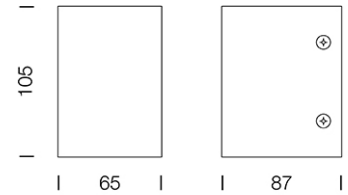

PROJECT : _____

SALE : _____

Lampitude®
TURN ON YOUR ATTITUDE

Product

Dimension

Specification

ITEM CODE	:	INWALL-D
SERIES	:	INWALL
BRAND	:	LAMPTITUDE
LAMP TYPE	:	HALOGEN OR LED
LAMP BASE	:	1*G9 MAX 40W
DESCRIPTION	:	WALL LAMP
INSTALLATION	:	SURFACE MOUNTED WALL
MATERIAL	:	SOLID ALUMINIUM
COLOR	:	ALUMINIUM
CONTROL GEAR	:	N/A
REFLECTOR	:	N/A

PROJECT : _____

SALE : _____

Lampitude[®]
TURN ON YOUR ATTITUDE

Product

Dimension

Specification

ITEM CODE	:	INWALL-D-WH
SERIES	:	INWALL
BRAND	:	LAMPTITUDE
LAMP TYPE	:	HALOGEN OR LED
LAMP BASE	:	1*G9 MAX 40W
DESCRIPTION	:	WALL LAMP
INSTALLATION	:	SURFACE MOUNTED WALL
MATERIAL	:	POWDER COATED SOLID ALUMINIUM
COLOR	:	WHITE
CONTROL GEAR	:	N/A
REFLECTOR	:	N/A