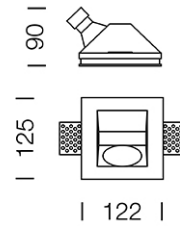

PROJECT : _____

SALE : _____

Lampitude®
TURN ON YOUR ATTITUDE

Product

Dimension

Specification

ITEM CODE	:	INVISIBLE-C-GU10
SERIES	:	INVISIBLE
BRAND	:	LAMPTITUDE
LAMP TYPE	:	HALOGEN OR LED
LAMP BASE	:	1*GU10 MAX 50W
DESCRIPTION	:	DOWNLIGHT
INSTALLATION	:	PLASTER TRIMLESS DOWNLIGHT
MATERIAL	:	PLASTER TRIM
COLOR	:	WHITE
CONTROL GEAR	:	N/A
REFLECTOR	:	N/A