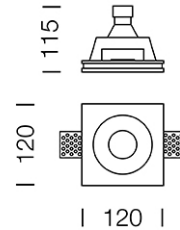

## Dimension

## Specification

ITEM CODE	:	INVISIBLE-B-GU10
SERIES	:	INVISIBLE
BRAND	:	LAMPTITUDE
LAMP TYPE	:	HALOGEN OR LED
LAMP BASE	:	1*GU10 MAX 50W
DESCRIPTION	:	DOWNLIGHT
INSTALLATION	:	PLASTER TRIMLESS DOWNLIGHT
MATERIAL	:	PLASTER TRIM
COLOR	:	WHITE
CONTROL GEAR	:	N/A
REFLECTOR	:	N/A