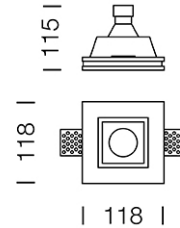

PROJECT : _____

SALE : _____

Lampitude®
TURN ON YOUR ATTITUDE

Product

Dimension

Specification

ITEM CODE	:	INVISIBLE-A-GU10
SERIES	:	INVISIBLE
BRAND	:	LAMPTITUDE
LAMP TYPE	:	HALOGEN OR LED
LAMP BASE	:	1*GU10 MAX 50W
DESCRIPTION	:	DOWNLIGHT
INSTALLATION	:	PLASTER TRIMLESS DOWNLIGHT
MATERIAL	:	PLASTER TRIM
COLOR	:	WHITE
CONTROL GEAR	:	N/A
REFLECTOR	:	N/A