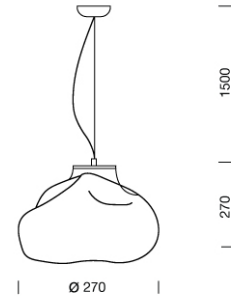

PRODUCT : _____
SALE : _____

Lampitude®
TURN ON YOUR ATTITUDE

Product

Dimension

Specification

SERIES : ICEZ
ITEM CODE : ICEZ-PM-CL
DESCRIPTION : HANGING LAMP
SIZE : Ø270 X H1620 (MM)

INSTALLATION : SURFACE MOUNTED BASE
DRILL SIZE : -
WEIGHT : -
MATERIAL : POWDER COATED STEEL , GLASS
COLOR : CLEAR
REFLECTOR : -
DIFFUSER : -
IP RATING : 20

LIGHT SOURCES : -
SOCKET : G9 x 1
WATTS : MAX 40W
VOLT : 220-240V ~50/60Hz
CCT : -
CRI : -
BEAM ANGLE : -
LUMEN POWER : -
LIFETIME : -

CONTROL GEAR : -
ACCESSORIES : -
REMARKS : -

Head office 299/1 (Ekamai) Klongton-Nua, Wattana, Bangkok Thailand 10110