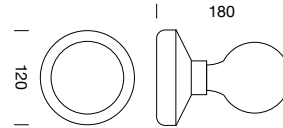

PROJECT : _____
SALE : _____

Lampitude

Product

Dimension

Specification

SERIES	: BEE
ITEM CODE	: HUMWL00104
DESCRIPTION	: RECHARGEABLE WALL LAMP
SIZE	: Ø120 X H180 (MM)
INSTALLATION	: SUFACE MOUNTED WALL
DRILL SIZE	: -
WEIGHT	: 0.51 KG
MATERIAL	: ALUMINUM, SILICON
COLOR	: GOLD , FROSTED
REFLECTOR	: -
DIFFUSER	: -
IP RATING	: 65
LIGHT SOURCES	: LED E27 LOW-VOLTAGE
WATTS	: 0.5W
BATTERY CAPACITY	: 8240 mAh / 3.7V
ADAPTER	: 5V 2A (≈ 10W , RECOMMENDED) , 5V 3A (≈ 15W , MAX)
CCT	: 2300K
CRI	: 93
BEAM ANGLE	: DUFFUSED BEAM
LUMEN POWER	: 18LM
AMBIENT TEMP	: -
BATTERY LIFE	: LOW : 170 - 220 Hrs. / MEDIUM : 60 - 80 Hrs. / HIGH : 30 - 40 Hrs.
ACCESSORIES	: USB CABLE USB-C TO USB-A , BULB INCLUDED
REMARKS	: CHARGING WIRELESSLY (QI STANDARD) OR VIA CABLE CHARGING TRAY FOR 6 - 12 - 18 LIGHT ARE AVAILABLE DIMMABLE : 3 LEVELS (20% ~ 40% ~ 100%)