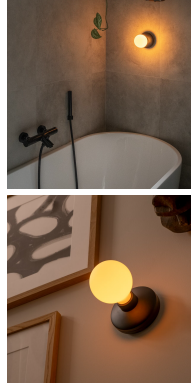

PROJECT : _____
SALE : _____

Lampitude

Product

Dimension

Specification

SERIES	: BEE
ITEM CODE	: HUMWL00102
DESCRIPTION	: RECHARGEABLE WALL LAMP
SIZE	: Ø120 X H180 (MM)
INSTALLATION	: SUFACE MOUNTED WALL
DRILL SIZE	: -
WEIGHT	: 0.51 KG
MATERIAL	: ALUMINUM, SILICON
COLOR	: BLACK , FROSTED
REFLECTOR	: -
DIFFUSER	: -
IP RATING	: 65
LIGHT SOURCES	: LED E27 LOW-VOLTAGE
WATTS	: 0.5W
BATTERY CAPACITY	: 8240 mAh / 3.7V
ADAPTER	: 5V 2A (≈ 10W , RECOMMENDED) , 5V 3A (≈ 15W , MAX)
CCT	: 2300K
CRI	: 93
BEAM ANGLE	: DUFFUSED BEAM
LUMEN POWER	: 18LM
AMBIENT TEMP	: -
BATTERY LIFE	: LOW : 170 - 220 Hrs. / MEDIUM : 60 - 80 Hrs. / HIGH : 30 - 40 Hrs.
ACCESSORIES	: USB CABLE USB-C TO USB-A , BULB INCLUDED
REMARKS	: CHARGING WIRELESSLY (QI STANDARD) OR VIA CABLE CHARGING TRAY FOR 6 - 12 - 18 LIGHT ARE AVAILABLE DIMMABLE : 3 LEVELS (20% ~ 40% ~ 100%)