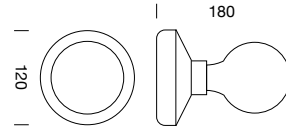

PROJECT : _____
SALE : _____

Lampitude

Product

Dimension

Specification

SERIES	: BEE
ITEM CODE	: HUMWL00102
DESCRIPTION	: RECHARGEABLE WALL LAMP
SIZE	: Ø120 X H180 (MM)
INSTALLATION	: SUFACE MOUNTED WALL
DRILL SIZE	: -
WEIGHT	: 0.51 KG
MATERIAL	: ALUMINUM, SILICON
COLOR	: BLACK , FROSTED
REFLECTOR	: -
DIFFUSER	: -
IP RATING	: 65
LIGHT SOURCES	: LED E27 LOW-VOLTAGE
WATTS	: 0.5W
BATTERY CAPACITY	: 8240 mAh / 3.7V
ADAPTER	: 5V 2A (≈ 10W , RECOMMENDED) , 5V 3A (≈ 15W , MAX)
CCT	: 2300K
CRI	: 93
BEAM ANGLE	: DUFFUSED BEAM
LUMEN POWER	: 18LM
AMBIENT TEMP	: -
BATTERY LIFE	: LOW : 170 - 220 Hrs. / MEDIUM : 60 - 80 Hrs. / HIGH : 30 - 40 Hrs.
ACCESSORIES	: USB CABLE USB-C TO USB-A , BULB INCLUDED
REMARKS	: CHARGING WIRELESSLY (QI STANDARD) OR VIA CABLE CHARGING TRAY FOR 6 - 12 - 18 LIGHT ARE AVAILABLE DIMMABLE : 3 LEVELS (20% ~ 40% ~ 100%)