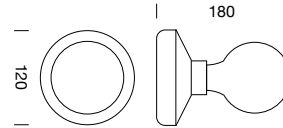

PROJECT : _____
SALE : _____

Lampitude

Product

Dimension

Specification

SERIES	: BEE
ITEM CODE	: HUMWL00101
DESCRIPTION	: RECHARGEABLE WALL LAMP
SIZE	: Ø120 X H180 (MM)
INSTALLATION	: SUFACE MOUNTED WALL
DRILL SIZE	: -
WEIGHT	: 0.51 KG
MATERIAL	: ALUMINUM, SILICON
COLOR	: BLACK , SMOKED
REFLECTOR	: -
DIFFUSER	: -
IP RATING	: 65
LIGHT SOURCES	: LED E27 LOW-VOLTAGE
WATTS	: 0.5W
BATTERY CAPACITY	: 8240 mAh / 3.7V
ADAPTER	: 5V 2A (≈ 10W , RECOMMENDED) , 5V 3A (≈ 15W , MAX)
CCT	: 2300K
CRI	: 93
BEAM ANGLE	: DUFFUSED BEAM
LUMEN POWER	: 18LM
AMBIENT TEMP	: -
BATTERY LIFE	: LOW : 170 - 220 Hrs. / MEDIUM : 60 - 80 Hrs. / HIGH : 30 - 40 Hrs.
ACCESSORIES	: USB CABLE USB-C TO USB-A , BULB INCLUDED
REMARKS	: CHARGING WIRELESSLY (QI STANDARD) OR VIA CABLE CHARGING TRAY FOR 6 - 12 - 18 LIGHT ARE AVAILABLE DIMMABLE : 3 LEVELS (20% ~ 40% ~ 100%)