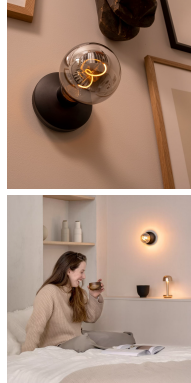

PROJECT : _____
SALE : _____

Lampitude

Product

Dimension

Specification

SERIES	: BEE
ITEM CODE	: HUMWL00101
DESCRIPTION	: RECHARGEABLE WALL LAMP
SIZE	: Ø120 X H180 (MM)
INSTALLATION	: SUFACE MOUNTED WALL
DRILL SIZE	: -
WEIGHT	: 0.51 KG
MATERIAL	: ALUMINUM, SILICON
COLOR	: BLACK , SMOKED
REFLECTOR	: -
DIFFUSER	: -
IP RATING	: 65
LIGHT SOURCES	: LED E27 LOW-VOLTAGE
WATTS	: 0.5W
BATTERY CAPACITY	: 8240 mAh / 3.7V
ADAPTER	: 5V 2A (≈ 10W , RECOMMENDED) , 5V 3A (≈ 15W , MAX)
CCT	: 2300K
CRI	: 93
BEAM ANGLE	: DUFFUSED BEAM
LUMEN POWER	: 18LM
AMBIENT TEMP	: -
BATTERY LIFE	: LOW : 170 - 220 Hrs. / MEDIUM : 60 - 80 Hrs. / HIGH : 30 - 40 Hrs.
ACCESSORIES	: USB CABLE USB-C TO USB-A , BULB INCLUDED
REMARKS	: CHARGING WIRELESSLY (QI STANDARD) OR VIA CABLE CHARGING TRAY FOR 6 - 12 - 18 LIGHT ARE AVAILABLE DIMMABLE : 3 LEVELS (20% ~ 40% ~ 100%)