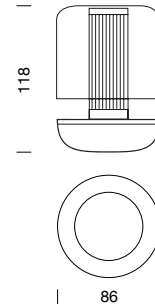

PROJECT : _____
SALE : _____

Lampitude

Product

Dimension

Specification

SERIES	: FIREFLY
ITEM CODE	: HUMTL00404
DESCRIPTION	: RECHARGEABLE TABLE LAMP
SIZE	: Ø86 X H118 (MM)
INSTALLATION	: STANDING
DRILL SIZE	: -
WEIGHT	: 0.26 KG
MATERIAL	: ALUMINIUM, POLYCARBONATE , SILICON
COLOR	: BRONZE , SMOKED
REFLECTOR	: -
DIFFUSER	: -
IP RATING	: 65
LIGHT SOURCES	: LED G4
WATTS	: 0.45W
BATTERY CAPACITY	: 3000 mAh
ADAPTER	: 5V 2A (≈ 10W , RECOMMENDED) , 5V 3A (≈ 15W , MAX)
CCT	: 2200K
CRI	: -
BEAM ANGLE	: DUFFUSED BEAM
LUMEN POWER	: -
AMBIENT TEMP	: -
BATTERY LIFE	: LOW : 100 - 140 Hrs. / MEDIUM : 60 - 80 Hrs. / HIGH : 20 - 28 Hrs.
ACCESSORIES	: USB CABLE USB-C TO USB-A , BULB INCLUDED
REMARKS	: CHARGING WIRELESSLY (QI STANDARD) OR VIA CABLE WIRELESS : UP TO 6 HOURS (WITH 10W ADAPTER) DIMMABLE : 3 LEVELS (20% ~ 40% ~ 100%)