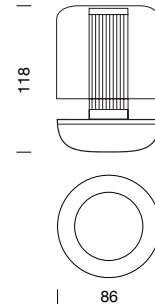

## Dimension

## Specification

<b>SERIES</b>	: FIREFLY
<b>ITEM CODE</b>	: HUMTL00403
<b>DESCRIPTION</b>	: RECHARGEABLE TABLE LAMP
<b>SIZE</b>	: Ø86 X H118 (MM)
<b>INSTALLATION</b>	: STANDING
<b>DRILL SIZE</b>	: -
<b>WEIGHT</b>	: 0.26 KG
<b>MATERIAL</b>	: ALUMINIUM, POLYCARBONATE , SILICON
<b>COLOR</b>	: BRONZE , FROSTED
<b>REFLECTOR</b>	: -
<b>DIFFUSER</b>	: -
<b>IP RATING</b>	: 65
<b>LIGHT SOURCES</b>	: LED G4
<b>WATTS</b>	: 0.45W
<b>BATTERY CAPACITY</b>	: 3000 mAh
<b>ADAPTER</b>	: 5V 2A (≈ 10W , RECOMMENDED) , 5V 3A (≈ 15W , MAX)
<b>CCT</b>	: 2200K
<b>CRI</b>	: -
<b>BEAM ANGLE</b>	: DUFFUSED BEAM
<b>LUMEN POWER</b>	: -
<b>AMBIENT TEMP</b>	: -
<b>BATTERY LIFE</b>	: LOW : 100 - 140 Hrs. / MEDIUM : 60 - 80 Hrs. / HIGH : 20 - 28 Hrs.
<b>ACCESSORIES</b>	: USB CABLE USB-C TO USB-A , BULB INCLUDED
<b>REMARKS</b>	: CHARGING WIRELESSLY (QI STANDARD) OR VIA CABLE WIRELESS : UP TO 6 HOURS (WITH 10W ADAPTER) DIMMABLE : 3 LEVELS (20% ~ 40% ~ 100%)