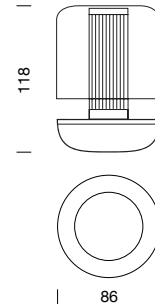

PROJECT : _____
SALE : _____

Lampitude

Product

Dimension

Specification

SERIES	: FIREFLY
ITEM CODE	: HUMTL00402
DESCRIPTION	: RECHARGEABLE TABLE LAMP
SIZE	: Ø86 X H118 (MM)
INSTALLATION	: STANDING
DRILL SIZE	: -
WEIGHT	: 0.26 KG
MATERIAL	: ALUMINIUM, POLYCARBONATE , SILICON
COLOR	: GOLD , SMOKED
REFLECTOR	: -
DIFFUSER	: -
IP RATING	: 65
LIGHT SOURCES	: LED G4
WATTS	: 0.45W
BATTERY CAPACITY	: 3000 mAh
ADAPTER	: 5V 2A (≈ 10W , RECOMMENDED) , 5V 3A (≈ 15W , MAX)
CCT	: 2200K
CRI	: -
BEAM ANGLE	: DUFFUSED BEAM
LUMEN POWER	: -
AMBIENT TEMP	: -
BATTERY LIFE	: LOW : 100 - 140 Hrs. / MEDIUM : 60 - 80 Hrs. / HIGH : 20 - 28 Hrs.
ACCESSORIES	: USB CABLE USB-C TO USB-A , BULB INCLUDED
REMARKS	: CHARGING WIRELESSLY (QI STANDARD) OR VIA CABLE WIRELESS : UP TO 6 HOURS (WITH 10W ADAPTER) DIMMABLE : 3 LEVELS (20% ~ 40% ~ 100%)