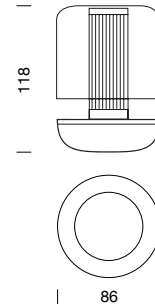

## Dimension

## Specification

<b>SERIES</b>	: FIREFLY
<b>ITEM CODE</b>	: HUMTL00401
<b>DESCRIPTION</b>	: RECHARGEABLE TABLE LAMP
<b>SIZE</b>	: Ø86 X H118 (MM)
<b>INSTALLATION</b>	: STANDING
<b>DRILL SIZE</b>	: -
<b>WEIGHT</b>	: 0.26 KG
<b>MATERIAL</b>	: ALUMINIUM, POLYCARBONATE , SILICON
<b>COLOR</b>	: GOLD , FROSTED
<b>REFLECTOR</b>	: -
<b>DIFFUSER</b>	: -
<b>IP RATING</b>	: 65
<b>LIGHT SOURCES</b>	: LED G4
<b>WATTS</b>	: 0.45W
<b>BATTERY CAPACITY</b>	: 3000 mAh
<b>ADAPTER</b>	: 5V 2A (≈ 10W , RECOMMENDED) , 5V 3A (≈ 15W , MAX)
<b>CCT</b>	: 2200K
<b>CRI</b>	: -
<b>BEAM ANGLE</b>	: DUFFUSED BEAM
<b>LUMEN POWER</b>	: -
<b>AMBIENT TEMP</b>	: -
<b>BATTERY LIFE</b>	: LOW : 100 - 140 Hrs. / MEDIUM : 60 - 80 Hrs. / HIGH : 20 - 28 Hrs.
<b>ACCESSORIES</b>	: USB CABLE USB-C TO USB-A , BULB INCLUDED
<b>REMARKS</b>	: CHARGING WIRELESSLY (QI STANDARD) OR VIA CABLE WIRELESS : UP TO 6 HOURS (WITH 10W ADAPTER) DIMMABLE : 3 LEVELS (20% ~ 40% ~ 100%)