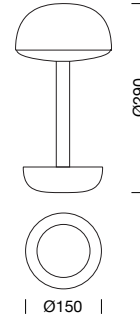

PROJECT : _____
SALE : _____

Lampitude

Product

Dimension

Specification

SERIES	: BUG
ITEM CODE	: HUMTL00305
DESCRIPTION	: RECHARGEABLE TABLE LAMP
SIZE	: Ø150 X H290 (MM)
INSTALLATION	: STANDING
DRILL SIZE	: -
WEIGHT	: 0.64 KG
MATERIAL	: ALUMINIUM, PC , SILICON
COLOR	: BEIGE , FROSTED
REFLECTOR	: -
DIFFUSER	: -
IP RATING	: 65
LIGHT SOURCES	: LED E14
WATTS	: 0.5W
BATTERY CAPACITY	: 8240 mAh / 3.7V
ADAPTER	: 5V 2A (≈ 10W , RECOMMENDED) , 5V 3A (≈ 15W , MAX)
CCT	: 2500K
CRI	: 82
BEAM ANGLE	: DUFFUSED BEAM
LUMEN POWER	: 81LM
AMBIENT TEMP	: -
BATTERY LIFE	: LOW : 75 - 100 Hrs. / MEDIUM : 36 - 48 Hrs. / HIGH : 18 - 25 Hrs.
ACCESSORIES	: USB CABLE USB-C TO USB-A , BULB INCLUDED
REMARKS	: CHARGING WIRELESSLY (QI STANDARD) OR VIA CABLE CHAGING TRAYS FOR 6 - 12 - 18 LIGHTS ARE AVAILABLE DIMMABLE : 3 LEVELS (20% ~ 40% ~ 100%)