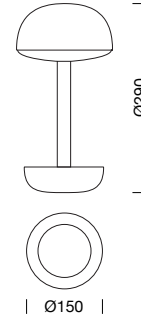

PROJECT : _____
SALE : _____

Lampitude

Product

Dimension

Specification

SERIES	: BUG
ITEM CODE	: HUMTL00304
DESCRIPTION	: RECHARGEABLE TABLE LAMP
SIZE	: Ø150 X H290 (MM)
INSTALLATION	: STANDING
DRILL SIZE	: -
WEIGHT	: 0.64 KG
MATERIAL	: ALUMINIUM, PC , SILICON
COLOR	: BLACK , FROSTED
REFLECTOR	: -
DIFFUSER	: -
IP RATING	: 65
LIGHT SOURCES	: LED E14
WATTS	: 0.5W
BATTERY CAPACITY	: 8240 mAh / 3.7V
ADAPTER	: 5V 2A (≈ 10W , RECOMMENDED) , 5V 3A (≈ 15W , MAX)
CCT	: 2500K
CRI	: 82
BEAM ANGLE	: DUFFUSED BEAM
LUMEN POWER	: 81LM
AMBIENT TEMP	: -
BATTERY LIFE	: LOW : 75 - 100 Hrs. / MEDIUM : 36 - 48 Hrs. / HIGH : 18 - 25 Hrs.
ACCESSORIES	: USB CABLE USB-C TO USB-A , BULB INCLUDED
REMARKS	: CHARGING WIRELESSLY (QI STANDARD) OR VIA CABLE CHAGING TRAYS FOR 6 - 12 - 18 LIGHTS ARE AVAILABLE DIMMABLE : 3 LEVELS (20% ~ 40% ~ 100%)