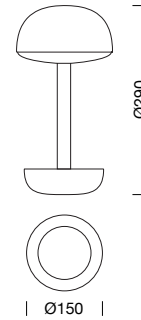

PROJECT : _____
 SALE : _____

Lampitude

Product

Dimension

Specification

SERIES	: BUG
ITEM CODE	: HUMTL00303
DESCRIPTION	: RECHARGEABLE TABLE LAMP
SIZE	: Ø150 X H290 (MM)
INSTALLATION	: STANDING
DRILL SIZE	: -
WEIGHT	: 0.64 KG
MATERIAL	: ALUMINIUM, PC , SILICON
COLOR	: GOLD
REFLECTOR	: -
DIFFUSER	: -
IP RATING	: 65
LIGHT SOURCES	: LED E14
WATTS	: 0.5W
BATTERY CAPACITY	: 8240 mAh / 3.7V
ADAPTER	: 5V 2A (≈ 10W , RECOMMENDED) , 5V 3A (≈ 15W , MAX)
CCT	: 2500K
CRI	: 82
BEAM ANGLE	: DUFFUSED BEAM
LUMEN POWER	: 81LM
AMBIENT TEMP	: -
BATTERY LIFE	: LOW : 75 - 100 Hrs. / MEDIUM : 36 - 48 Hrs. / HIGH : 18 - 25 Hrs.
ACCESSORIES	: USB CABLE USB-C TO USB-A , BULB INCLUDED
REMARKS	: CHARGING WIRELESSLY (QI STANDARD) OR VIA CABLE CHAGING TRAYS FOR 6 - 12 - 18 LIGHTS ARE AVAILABLE DIMMABLE : 3 LEVELS (20% ~ 40% ~ 100%)