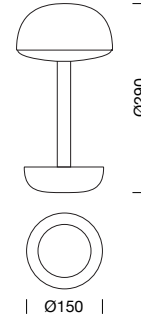

PROJECT : _____
SALE : _____

Lampitude

Product

Dimension

Specification

SERIES	: BUG
ITEM CODE	: HUMTL00302
DESCRIPTION	: RECHARGEABLE TABLE LAMP
SIZE	: Ø150 X H290 (MM)
INSTALLATION	: STANDING
DRILL SIZE	: -
WEIGHT	: 0.64 KG
MATERIAL	: ALUMINIUM, PC , SILICON
COLOR	: BEIGE
REFLECTOR	: -
DIFFUSER	: -
IP RATING	: 65
LIGHT SOURCES	: LED E14
WATTS	: 0.5W
BATTERY CAPACITY	: 8240 mAh / 3.7V
ADAPTER	: 5V 2A (≈ 10W , RECOMMENDED) , 5V 3A (≈ 15W , MAX)
CCT	: 2500K
CRI	: 82
BEAM ANGLE	: DUFFUSED BEAM
LUMEN POWER	: 81LM
AMBIENT TEMP	: -
BATTERY LIFE	: LOW : 75 - 100 Hrs. / MEDIUM : 36 - 48 Hrs. / HIGH : 18 - 25 Hrs.
ACCESSORIES	: USB CABLE USB-C TO USB-A , BULB INCLUDED
REMARKS	: CHARGING WIRELESSLY (QI STANDARD) OR VIA CABLE CHAGING TRAYS FOR 6 - 12 - 18 LIGHTS ARE AVAILABLE DIMMABLE : 3 LEVELS (20% ~ 40% ~ 100%)