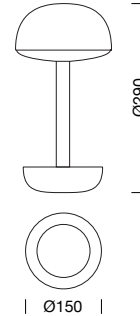

PROJECT : _____
SALE : _____

Lampitude

Product

Dimension

Specification

SERIES	: BUG
ITEM CODE	: HUMTL00301
DESCRIPTION	: RECHARGEABLE TABLE LAMP
SIZE	: Ø150 X H290 (MM)
INSTALLATION	: STANDING
DRILL SIZE	: -
WEIGHT	: 0.64 KG
MATERIAL	: ALUMINIUM, PC , SILICON
COLOR	: BLACK
REFLECTOR	: -
DIFFUSER	: -
IP RATING	: 65
LIGHT SOURCES	: LED E14
WATTS	: 0.5W
BATTERY CAPACITY	: 8240 mAh / 3.7V
ADAPTER	: 5V 2A (≈ 10W , RECOMMENDED) , 5V 3A (≈ 15W , MAX)
CCT	: 2500K
CRI	: 82
BEAM ANGLE	: DUFFUSED BEAM
LUMEN POWER	: 81LM
AMBIENT TEMP	: -
BATTERY LIFE	: LOW : 75 - 100 Hrs. / MEDIUM : 36 - 48 Hrs. / HIGH : 18 - 25 Hrs.
ACCESSORIES	: USB CABLE USB-C TO USB-A , BULB INCLUDED
REMARKS	: CHARGING WIRELESSLY (QI STANDARD) OR VIA CABLE CHAGING TRAYS FOR 6 - 12 - 18 LIGHTS ARE AVAILABLE DIMMABLE : 3 LEVELS (20% ~ 40% ~ 100%)