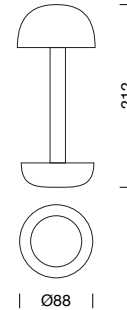

PROJECT : _____
SALE : _____

Lampitude

Product

Dimension

Specification

SERIES	: TWO
ITEM CODE	: HUMTL00218
DESCRIPTION	: RECHARGEABLE TABLE LAMP
SIZE	: Ø88 X H212 (MM)
INSTALLATION	: STANDING
DRILL SIZE	: -
WEIGHT	: 0.26 KG
MATERIAL	: ALUMINIUM , SILICON
COLOR	: IVORY
REFLECTOR	: -
DIFFUSER	: -
IP RATING	: 65
LIGHT SOURCES	: LED G4 SMD
WATTS	: 0.45W
BATTERY CAPACITY	: 2400 mAh / 3.7V
ADAPTER	: 5V 2A (≈ 10W , RECOMMENDED) , 5V 3A (≈ 15W , MAX)
CCT	: 2700K
CRI	: 85
BEAM ANGLE	: -
LUMEN POWER	: 17LM
AMBIENT TEMP	: -
BATTERY LIFE	: LOW : 70 - 95 Hrs. / MEDIUM : 22 - 30 Hrs. / HIGH : 12 - 17 Hrs.
ACCESSORIES	: USB CABLE USB-C TO USB-A , BULB INCLUDED
REMARKS	: CHARGING WIRELESSLY (QI STANDARD) OR VIA CABLE CHAGING TRAYS FOR 6 - 12 - 18 LIGHTS ARE AVAILABLE DIMMABLE : 3 LEVELS (20% ~ 40% ~ 100%)