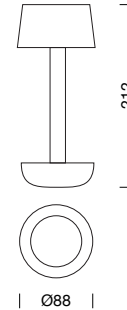

PROJECT : _____
SALE : _____

Lampitude

Product

Dimension

Specification

SERIES	: TWO
ITEM CODE	: HUMTL00215
DESCRIPTION	: RECHARGEABLE TABLE LAMP
SIZE	: Ø88 X H212 (MM)
INSTALLATION	: STANDING
DRILL SIZE	: -
WEIGHT	: 0.26 KG
MATERIAL	: ALUMINIUM , LINEN , SILICON
COLOR	: BLACK , BROWN LINEN
REFLECTOR	: -
DIFFUSER	: -
IP RATING	: 65
LIGHT SOURCES	: LED G4 SMD
WATTS	: 0.45W
BATTERY CAPACITY	: 2400 mAh / 3.7V
ADAPTER	: 5V 2A (≈ 10W , RECOMMENDED) , 5V 3A (≈ 15W , MAX)
CCT	: 2700K
CRI	: 85
BEAM ANGLE	: -
LUMEN POWER	: 17LM
AMBIENT TEMP	: -
BATTERY LIFE	: LOW : 70 - 95 Hrs. / MEDIUM : 22 - 30 Hrs. / HIGH : 12 - 17 Hrs.
ACCESSORIES	: USB CABLE USB-C TO USB-A , BULB INCLUDED
REMARKS	: CHARGING WIRELESSLY (QI STANDARD) OR VIA CABLE CHAGING TRAYS FOR 6 - 12 - 18 LIGHTS ARE AVAILABLE DIMMABLE : 3 LEVELS (20% ~ 40% ~ 100%)