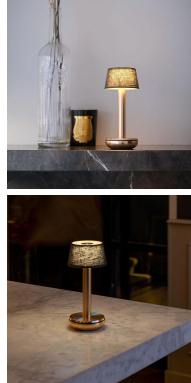

PROJECT : _____
SALE : _____

Lampitude

Product

Dimension

Specification

SERIES	: TWO
ITEM CODE	: HUMTL00213
DESCRIPTION	: RECHARGEABLE TABLE LAMP
SIZE	: Ø88 X H212 (MM)
INSTALLATION	: STANDING
DRILL SIZE	: -
WEIGHT	: 0.26 KG
MATERIAL	: ALUMINIUM , LINEN , SILICON
COLOR	: GOLD , EMERALD LINEN
REFLECTOR	: -
DIFFUSER	: -
IP RATING	: 65
LIGHT SOURCES	: LED G4 SMD
WATTS	: 0.45W
BATTERY CAPACITY	: 2400 mAh / 3.7V
ADAPTER	: 5V 2A (≈ 10W , RECOMMENDED) , 5V 3A (≈ 15W , MAX)
CCT	: 2700K
CRI	: 85
BEAM ANGLE	: -
LUMEN POWER	: 17LM
AMBIENT TEMP	: -
BATTERY LIFE	: LOW : 70 - 95 Hrs. / MEDIUM : 22 - 30 Hrs. / HIGH : 12 - 17 Hrs.
ACCESSORIES	: USB CABLE USB-C TO USB-A , BULB INCLUDED
REMARKS	: CHARGING WIRELESSLY (QI STANDARD) OR VIA CABLE CHAGING TRAYS FOR 6 - 12 - 18 LIGHTS ARE AVAILABLE DIMMABLE : 3 LEVELS (20% ~ 40% ~ 100%)