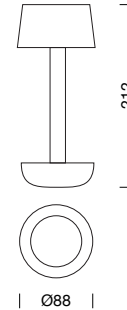

PROJECT : _____
SALE : _____

Lampitude

Product

Dimension

Specification

SERIES	: TWO
ITEM CODE	: HUMTL00213
DESCRIPTION	: RECHARGEABLE TABLE LAMP
SIZE	: Ø88 X H212 (MM)
INSTALLATION	: STANDING
DRILL SIZE	: -
WEIGHT	: 0.26 KG
MATERIAL	: ALUMINIUM , LINEN , SILICON
COLOR	: GOLD , EMERALD LINEN
REFLECTOR	: -
DIFFUSER	: -
IP RATING	: 65
LIGHT SOURCES	: LED G4 SMD
WATTS	: 0.45W
BATTERY CAPACITY	: 2400 mAh / 3.7V
ADAPTER	: 5V 2A (≈ 10W , RECOMMENDED) , 5V 3A (≈ 15W , MAX)
CCT	: 2700K
CRI	: 85
BEAM ANGLE	: -
LUMEN POWER	: 17LM
AMBIENT TEMP	: -
BATTERY LIFE	: LOW : 70 - 95 Hrs. / MEDIUM : 22 - 30 Hrs. / HIGH : 12 - 17 Hrs.
ACCESSORIES	: USB CABLE USB-C TO USB-A , BULB INCLUDED
REMARKS	: CHARGING WIRELESSLY (QI STANDARD) OR VIA CABLE CHAGING TRAYS FOR 6 - 12 - 18 LIGHTS ARE AVAILABLE DIMMABLE : 3 LEVELS (20% ~ 40% ~ 100%)